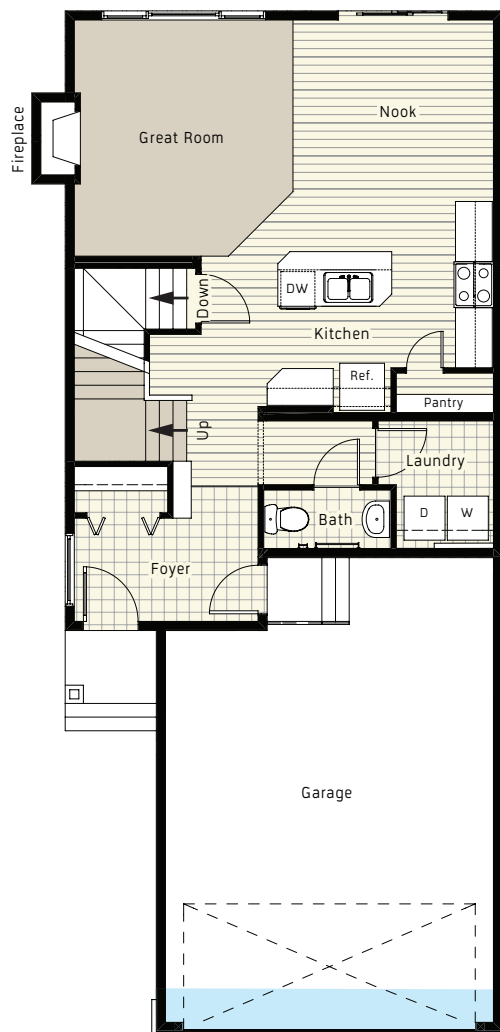

THE RIDGEWAY

SHOWHOME IN WALDEN

TWO STOREY Total | 1667 sq. ft.

Main Floor | 764 sq. ft.

Second Floor | 903 sq. ft.

NOTE: Light blue areas denote options and/or structural changes in this showhome and are not part of the standard floorplan.