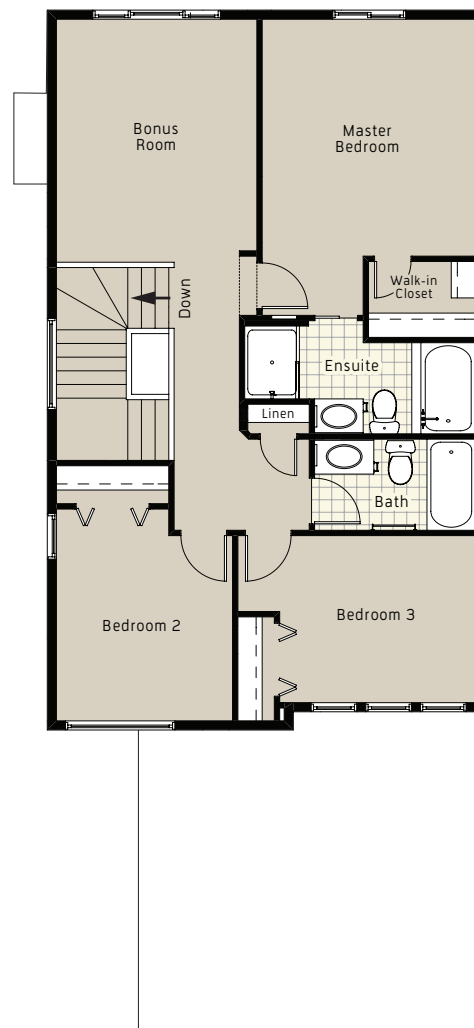

THE RIDGEWAY

SHOWHOME IN WALDEN

TWO STOREY Total | 1667 sq. ft.

Main Floor | 764 sq. ft.

Second Floor | 903 sq. ft.

NOTE: Light blue areas denote options and/or structural changes in this showhome and are not part of the standard floorplan.